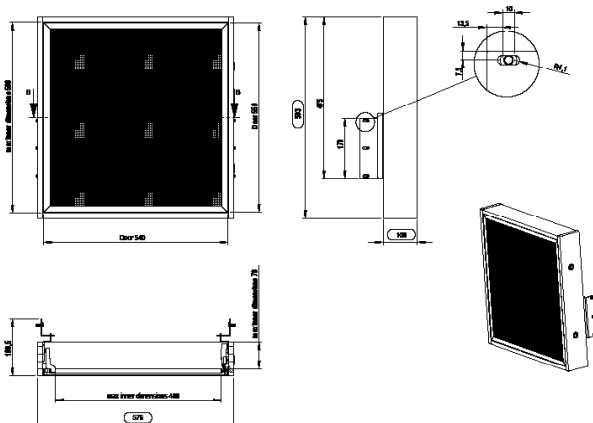

SMS PRESENCE

TOWER BOX

Extra spacious media box for your media equipment to the Presence series.

In Presence Tower Box you can place the computer in horizontal as well as vertical position. The product exists in three versions, whereof two fits the mobile products from our Presence series, and the third works for mounting on the Presence Wall/Floor versions. The product is lockable with a key.

The version with the perforated door is suitable for media equipment that generates a lot of heat and needs extra good air circulation.

On our mobile Presence versions you place the Tower Box on the back of the bracket, and if you want you can also fit a Presence Media Box to the front – at the same time

▲ TECHNICAL DRAWING (MM)

C5-21U004-2-A / SMS PRESENCE TOWER BOX PERFORATED DOOR (WALL/FLOOR)

▲ INFO

Finish: Anthracite Grey

Inner dimensions: C5-21U004-2-A: 540 (B) x 560 (H) x 100 (D), C5-21U005-2-A & C5-21U006-2-A: 540 (B) x 560 (H) x 170 (D)

Door: Glass or perforated metal

Lockable storage

Maximum load: 20 kg

Warranty: 5 years

▲ ABOUT THE PRODUCT

- Spacious media box for media equipment to our Presence series
- Three versions
- Lockable with key