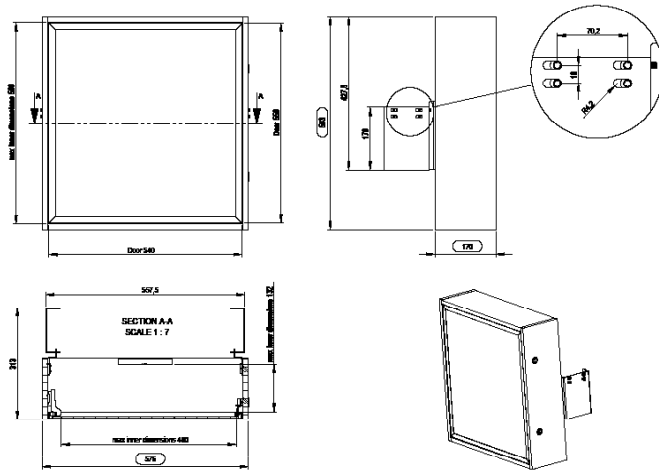

SMS PRESENCE

TOWER BOX

Extra spacious media box for your media equipment to the Presence series.

In Presence Tower Box you can place the computer in horizontal as well as vertical position. The product exists in three versions, whereof two fits the mobile products from our Presence series, and the third works for mounting on the Presence Wall/Floor versions. The product is lockable with a key.

The version with the perforated door is suitable for media equipment that generates a lot of heat and needs extra good air circulation.

On our mobile Presence versions you place the Tower Box on the back of the bracket, and if you want you can also fit a Presence Media Box to the front – at the same time

▲ SIMPLE ORDERING

ART. NO.

C5-21U004-2-A SMS Presence Tower Box Perforated Door (Wall/Floor)

C5-21U005-2-A SMS Presence Tower Box Glass Door (Mobile)

C5-21U006-2-A SMS Presence Tower Box Perforated Door (Mobile)

▲ TECHNICAL DRAWING (MM)

C5-21U005-2-A SMS PRESENCE TOWER BOX GLASS DOOR (MOBILE)

▲ TECHNICAL DRAWING (MM)

C5-21U006-2-A SMS PRESENCE TOWER BOX PERFORATED DOOR (MOBILE)

Core
Advanced
Tailored