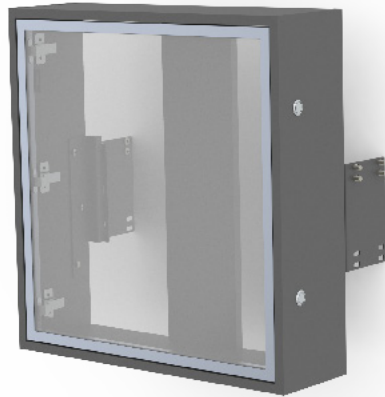

SMS PRESENCE

TOWER BOX

Extra spacious media box for your media equipment to the Presence series.

In Presence Tower Box you can place the computer in horizontal as well as vertical position. The product exists in three versions, whereof two fits the mobile products from our Presence series, and the third works for mounting on the Presence Wall/Floor versions. The product is lockable with a key.

The version with the perforated door is suitable for media equipment that generates a lot of heat and needs extra good air circulation.

On our mobile Presence versions you place the Tower Box on the back of the bracket, and if you want you can also fit a Presence Media Box to the front – at the same time

▲ TECHNICAL DRAWING (MM)

C5-21U004-2-A / SMS PRESENCE TOWER BOX PERFORATED DOOR (WALL/FLOOR)

▲ INFO

Finish: Anthracite Grey

Inner dimensions: C5-21U004-2-A: 540 (B) x 560 (H) x 100 (D), C5-21U005-2-A & C5-21U006-2-A: 540 (B) x 560 (H) x 170 (D)

Door: Glass or perforated metal

Lockable storage

Maximum load: 20 kg

Warranty: 5 years

▲ ABOUT THE PRODUCT

- Spacious media box for media equipment to our Presence series
- Three versions
- Lockable with key