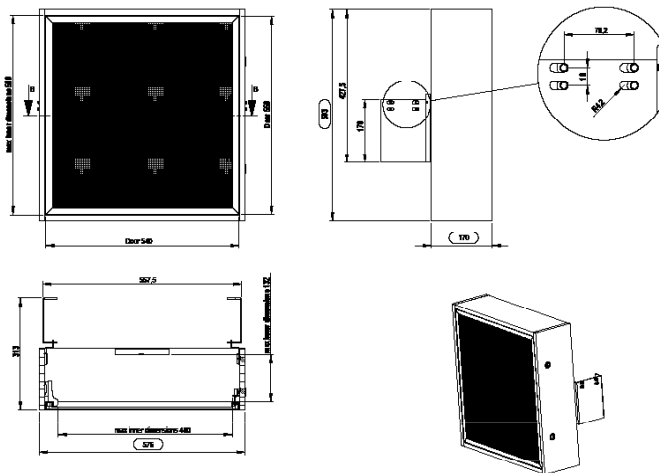

SMS PRESENCE

TOWER BOX

Extra spacious media box for your media equipment to the Presence series.

In Presence Tower Box you can place the computer in horizontal as well as vertical position. The product exists in three versions, whereof two fits the mobile products from our Presence series, and the third works for mounting on the Presence Wall/Floor versions. The product is lockable with a key.

The version with the perforated door is suitable for media equipment that generates a lot of heat and needs extra good air circulation.

On our mobile Presence versions you place the Tower Box on the back of the bracket, and if you want you can also fit a Presence Media Box to the front – at the same time

▲ SIMPLE ORDERING

ART. NO.

C5-21U004-2-A SMS Presence Tower Box Perforated Door (Wall/Floor)

C5-21U005-2-A SMS Presence Tower Box Glass Door (Mobile)

C5-21U006-2-A SMS Presence Tower Box Perforated Door (Mobile)

▲ TECHNICAL DRAWING (MM)

C5-21U005-2-A SMS PRESENCE TOWER BOX GLASS DOOR (MOBILE)

▲ TECHNICAL DRAWING (MM)

C5-21U006-2-A SMS PRESENCE TOWER BOX PERFORATED DOOR (MOBILE)

Core
Advanced
Tailored