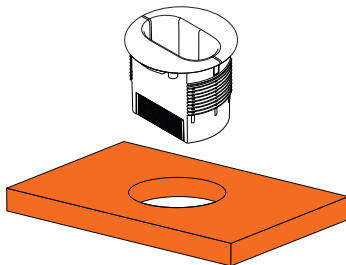

## Package Contents

1 x AT-PKT-3H

1 x Tension Ring

2 x Cable ribs

2 x Cable tie holders

2 x Screws for  
cable ribs4 x Screws for  
cable tie holders

3 x Cable bushings

2 x Cable ties

## Installation

- 1 Drill a 102mm diameter hole into the table.
- 2 Insert the AT-PKT-3H into the hole.

Mounting Dimensions	Inches	Millimeters
Maximum Table Depth	1.97	50
Maximum Cable Size	0.24	6
Minimum Cable Housing	0.39	10

## Installation

Dimensions	Inches	Millimeters
H x W x D (external)	5.51 x 6.50 x 6.50	140 x 165 x 165
W x D (internal)	3.27 x 1.65	83 x 42

Weight	Pounds	Kilograms
Unit	0.50	0.23
Shipping	0.90	0.41

Certification	
Unit	CE