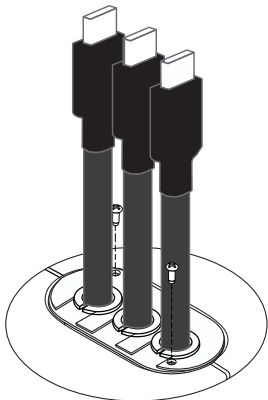

1. 5 Affix the cable ribs to the AT-PKT-3H using the two included screws.