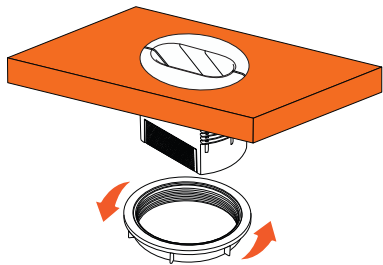

## Installation

- 1 Drill a 102mm diameter hole into the table.
- 2 Insert the AT-PKT-3H into the hole.

Mounting Dimensions	Inches	Millimeters
Maximum Table Depth	1.97	50
Maximum Cable Size	0.24	6
Minimum Cable Housing	0.39	10

- 3 Thread the tension ring onto the AT-PKT-3H from below the table, until the unit is secure and no longer moves.

- 4 Insert the cables through the PKT-3H, then affix the cable bushings and cable ribs to the wires.

## Installation

Dimensions	Inches	Millimeters
H x W x D (external)	5.51 x 6.50 x 6.50	140 x 165 x 165
W x D (internal)	3.27 x 1.65	83 x 42

Weight	Pounds	Kilograms
Unit	0.50	0.23
Shipping	0.90	0.41

Certification	
Unit	CE