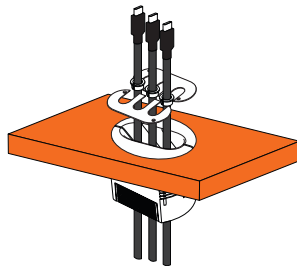

## Installation

- 1 Drill a 102mm diameter hole into the table.
- 2 Insert the AT-PKT-3H into the hole.

Mounting Dimensions	Inches	Millimeters
Maximum Table Depth	1.97	50
Maximum Cable Size	0.24	6
Minimum Cable Housing	0.39	10

- 3 Thread the tension ring onto the AT-PKT-3H from below the table, until the unit is secure and no longer moves.

- 4 Insert the cables through the PKT-3H, then affix the cable bushings and cable ribs to the wires.

- 5 Affix the cable ribs to the AT-PKT-3H using the two included screws.

- 6 Mount the cable tie holders\* underneath the table, using the included screws.

\* Mount one or both holders based on need.

- 7 Place the cables within the included cable bag.
- 8 Affix the cable bag to the unit using the already installed Velcro of the unit and bag.
- 9 Thread the cables through the cable tie and the holder then tighten the cables ties until the cables are secured.