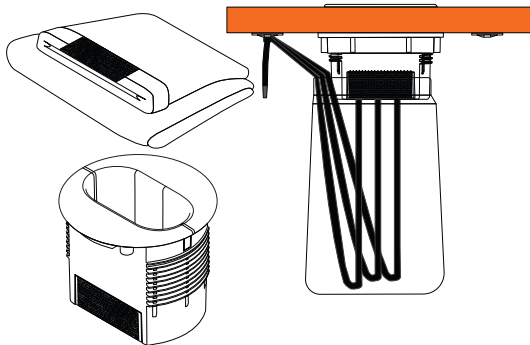

- 3 Thread the tension ring onto the AT-PKT-3H from below the table, until the unit is secure and no longer moves.

- 4 Insert the cables through the PKT-3H, then affix the cable bushings and cable ribs to the wires.

- 5 Affix the cable ribs to the AT-PKT-3H using the two included screws.

- 6 Mount the cable tie holders\* underneath the table, using the included screws.

\* Mount one or both holders based on need.

- 7 Place the cables within the included cable bag.
- 8 Affix the cable bag to the unit using the already installed Velcro of the unit and bag.
- 9 Thread the cables through the cable tie and the holder then tighten the cables ties until the cables are secured.

## Installation

Dimensions	Inches	Millimeters
H x W x D (external)	5.51 x 6.50 x 6.50	140 x 165 x 165
W x D (internal)	3.27 x 1.65	83 x 42

Weight	Pounds	Kilograms
Unit	0.50	0.23
Shipping	0.90	0.41

Certification	
Unit	CE