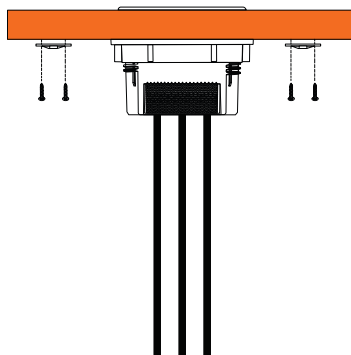

- 3 Thread the tension ring onto the AT-PKT-3H from below the table, until the unit is secure and no longer moves.

- 4 Insert the cables through the PKT-3H, then affix the cable bushings and cable ribs to the wires.

- 5 Affix the cable ribs to the AT-PKT-3H using the two included screws.

- 6 Mount the cable tie holders\* underneath the table, using the included screws.

\* Mount one or both holders based on need.

- 7 Place the cables within the included cable bag.
- 8 Affix the cable bag to the unit using the already installed Velcro of the unit and bag.
- 9 Thread the cables through the cable tie and the holder then tighten the cables ties until the cables are secured.

## Installation

Dimensions	Inches	Millimeters
H x W x D (external)	5.51 x 6.50 x 6.50	140 x 165 x 165
W x D (internal)	3.27 x 1.65	83 x 42

Weight	Pounds	Kilograms
Unit	0.50	0.23
Shipping	0.90	0.41

Certification	
Unit	CE