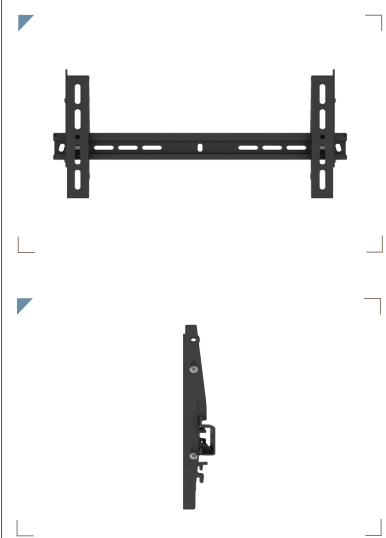

# FUNC BRACKY SHORTY

## Universal wall bracket with fixed tilt.

Simple and fast to mount. It can, furthermore, be locked by a locking pin (included) or padlock (not included) for improved personal safety and security from theft. Can be tilted 5 degrees. Suitable for Vesa hole patterns with maximum dimensions 400 x 400 mm and minimum dimensions 100 x 100 mm.

### INFO

- **Finish:** Black
- **Max. load:** 50 kg
- **Fixed tilt:** +5°
- **Minimum VESA:** 100 x 100
- **Maximum VESA:** 400 x 200
- **Warranty:** 5 years.

ARTICLE NO:  
FS011075 Func Bracky Shorty