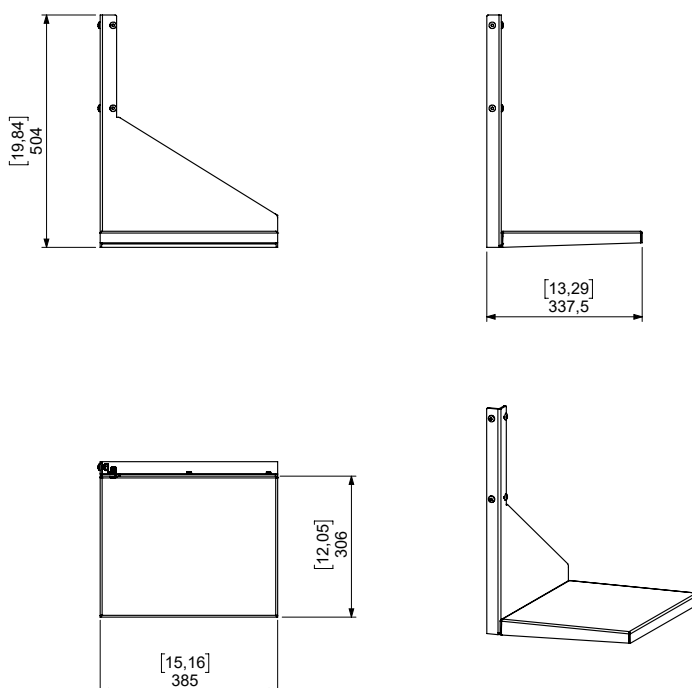

FUNC SIDE SHELF

Showing your best side.

The stable and robust Func Side Shelf is a great choice for accessories, such as a laptop, during your presentation with a Func Mobile floorstand. The shelf works perfectly together with Func Mobile and Func Mobile Motorized.

The Func series, with functionality in focus, is an excellent and reliable choice for your large display or touch display. The Func products are user-friendly and easy to install.

▲ TECHNICAL DRAWING (INCH/MM)

C220007-1A/C220007-4A FUNC SIDE SHELF

▲ INFO

FINISH: Black or White

MAXIMUM LOAD: 7 kg

DIMENSIONS (MM): 385 x 306 mm (shelf usable space)

WARRANTY: 5 years.

▲ ARTICLE NUMBERS

C220007-1A Func Side Shelf Black
C220007-4A Func Side Shelf White