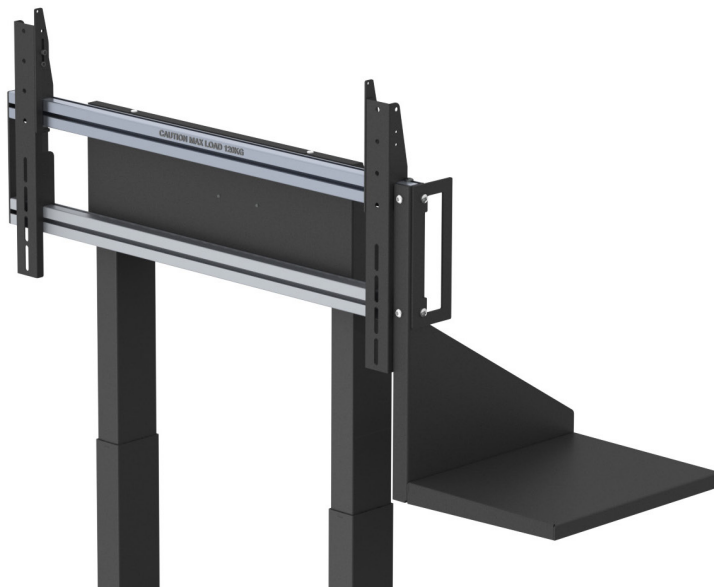

FUNC SIDE SHELF

Showing your best side.

The stable and robust Func Side Shelf is a great choice for accessories, such as a laptop, during your presentation with a Func Mobile floorstand. The shelf works perfectly together with Func Mobile and Func Mobile Motorized.

The Func series, with functionality in focus, is an excellent and reliable choice for your large display or touch display. The Func products are user-friendly and easy to install.

▲ TECHNICAL DRAWING (INCH/MM)

C220007-1A/C220007-4A FUNC SIDE SHELF

▲ INFO

FINISH: Black or White

MAXIMUM LOAD: 7 kg

DIMENSIONS (MM): 385 x 306 mm (shelf usable space)

WARRANTY: 5 years.

▲ ARTICLE NUMBERS

C220007-1A Func Side Shelf Black
C220007-4A Func Side Shelf White