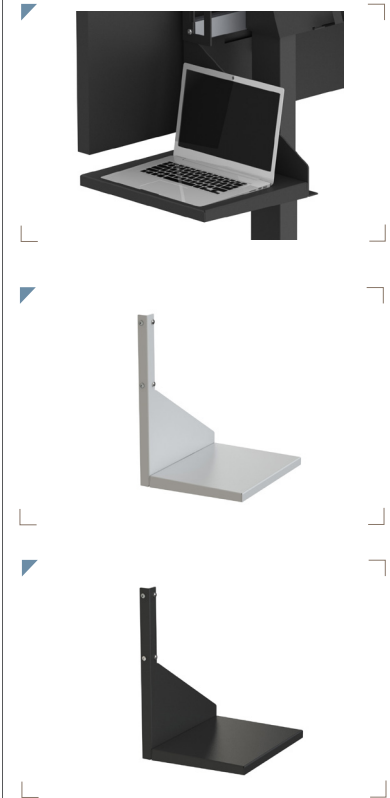

FUNC SIDE SHELF

Showing your best side.

The stable and robust Func Side Shelf is a great choice for accessories, such as a laptop, during your presentation with a Func Mobile floorstand. The shelf works perfectly together with Func Mobile and Func Mobile Motorized.

The Func series, with functionality in focus, is an excellent and reliable choice for your large display or touch display. The Func products are user-friendly and easy to install.

▲ TECHNICAL DRAWING (INCH/MM)

C220007-1A/C220007-4A FUNC SIDE SHELF

▲ INFO

FINISH: Black or White

MAXIMUM LOAD: 7 kg

DIMENSIONS (MM): 385 x 306 mm (shelf usable space)

WARRANTY: 5 years.

▲ ARTICLE NUMBERS

C220007-1A Func Side Shelf Black
C220007-4A Func Side Shelf White