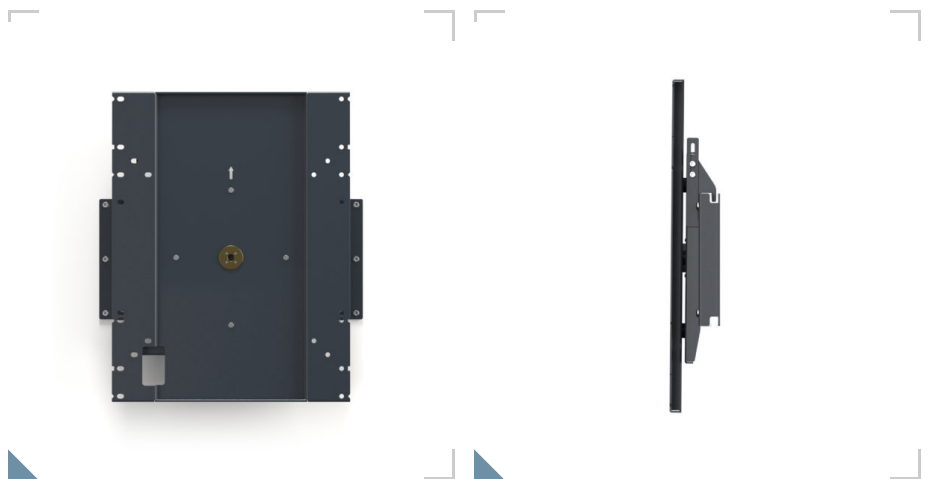

# SMS MULTIMOUNT FLIPSTER WALL

## Rotate as you wish

SMS MultiMount Flipster Wall is a rotational, flexible, and clever display-mount, designed to hold touch displays and interactive flipcharts from approximately 32" to 65". You can easily rotate the display from landscape to portrait orientation by hand – no tools needed!

SMS MultiMount Flipster Wall ensures an ergonomic and enhanced user experience. Everything needed is included, simply an elegant installation for your innovative workspace.